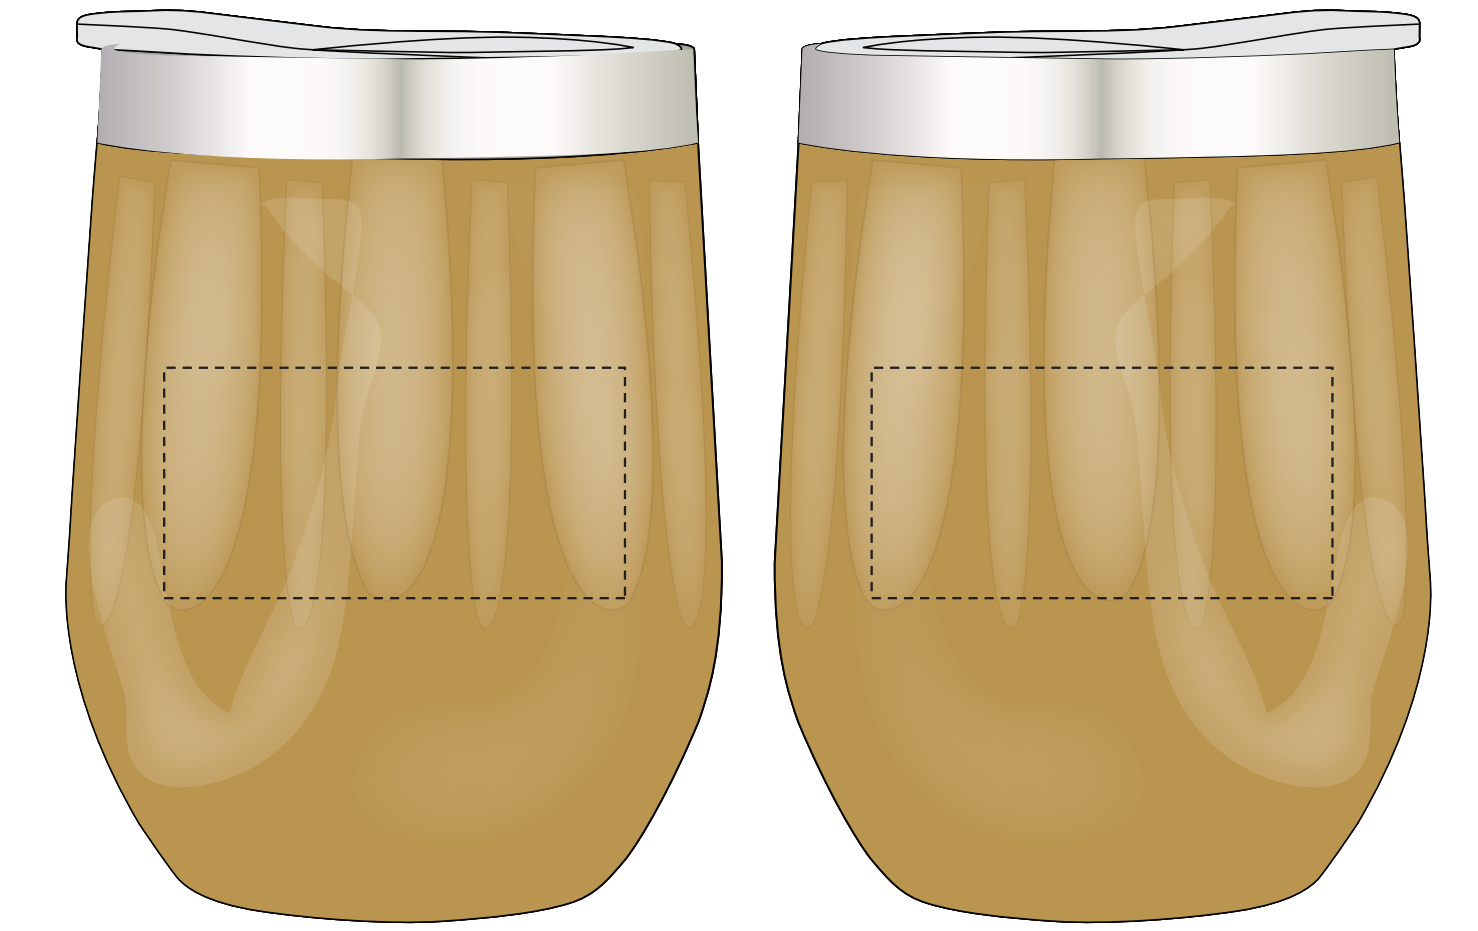

Standard Silk-Screen

2 sided

F.P.O.

COMPOSITE
NOT ACTUAL SIZE

F.P.O.

COMPOSITE
NOT ACTUAL SIZE

Dashed Line For Imprint Area Only. Will Not Print.

1"	Artist/Date:	Item # : 5549	Proofing:
0.5"	Order #:	Imprint Size : 3" W x 1 1/2" H	
0"	Ship Date:	Imprint Type : Standard Silk-Screen	
	Imprint Color:		
	Item Color:		

Dashed Line For Imprint Area Only. Will Not Print.

1"	Artist/Date:	Item # : 5549	Proofing:
0.5"	Order #:	Imprint Size : 3" W x 1 1/2" H	
0"	Ship Date:	Imprint Type : Standard Silk-Screen	
	Imprint Color:		
	Item Color:		

Optional Laser Engraved

F.P.O.

COMPOSITE
NOT ACTUAL SIZE

Dashed Line For Imprint Area Only. Will Not Print.

1"	Artist/Date:	Item # : 5549	Proofing:
0.5"	Order #:	Imprint Size : 1 1/2" W x 1 1/2" H	
0"	Ship Date:	Imprint Type : Laser Engraved	
	Imprint Color:		
	Item Color:		